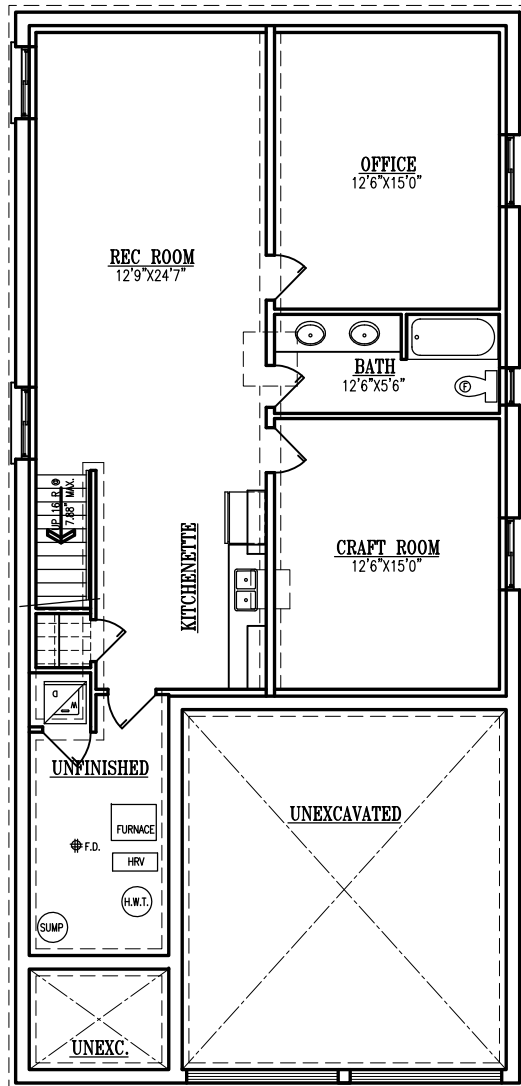

The Jade  
OVERALL SIZE - 28'-0" X 59'-6"  
TOTAL FINISHED SQ.FT. = 2813 SQ.FT.

OPT. FINISHED BASEMENT  
956 SQ. FT. FINISHED

MAIN FLOOR PLAN  
1219 SQ. FT. (2813 SQ. FT. TOTAL)

UPPER FLOOR PLAN  
1594 SQ. FT.

The Jade  
OVERALL SIZE - 28'-0" X 59'-6"  
TOTAL FINISHED SQ.FT. = 2813 SQ.FT.