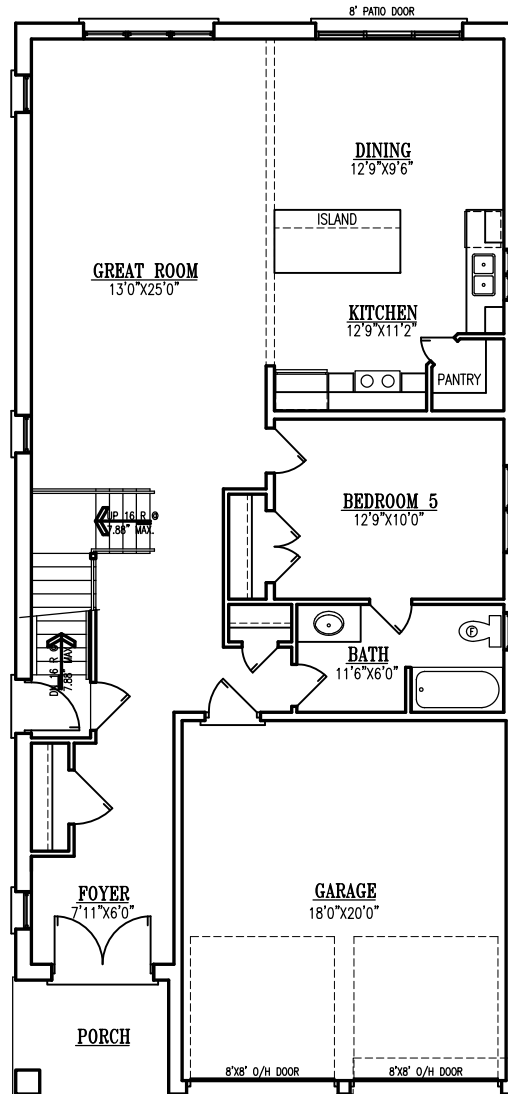

The Jade  
OVERALL SIZE - 28'-0" X 59'-6"  
TOTAL FINISHED SQ.FT. = 2813 SQ.FT.

OPT. FINISHED BASEMENT  
956 SQ. FT. FINISHED

MAIN FLOOR PLAN  
1219 SQ. FT. (2813 SQ. FT. TOTAL)

UPPER FLOOR PLAN  
1594 SQ. FT.

The Jade  
OVERALL SIZE - 28'-0" X 59'-6"  
TOTAL FINISHED SQ.FT. = 2813 SQ.FT.