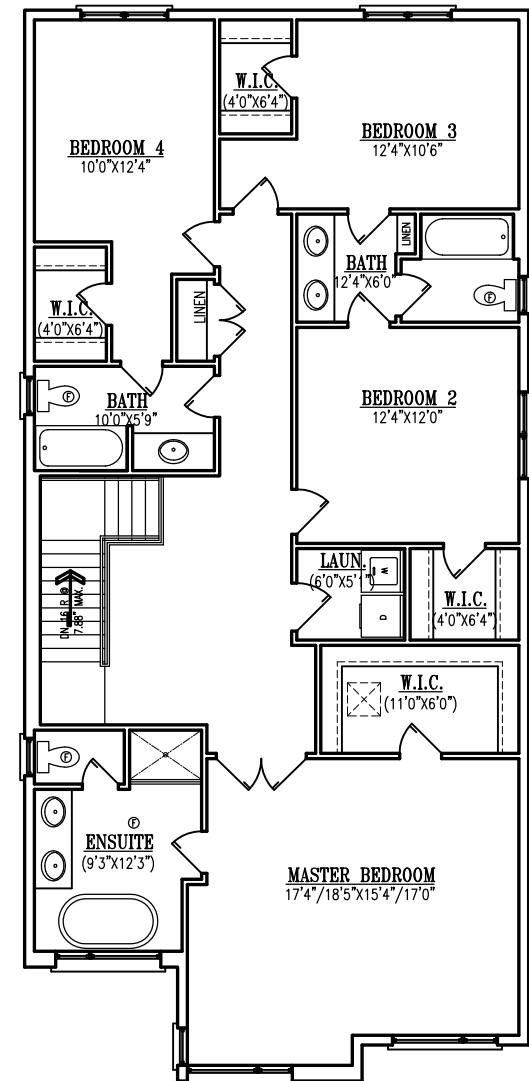

The Jade  
OVERALL SIZE - 28'-0" X 59'-6"  
TOTAL FINISHED SQ.FT. = 2813 SQ.FT.

OPT. FINISHED BASEMENT  
956 SQ. FT. FINISHED

MAIN FLOOR PLAN  
1219 SQ. FT. (2813 SQ. FT. TOTAL)

UPPER FLOOR PLAN  
1594 SQ. FT.

The Jade  
OVERALL SIZE - 28'-0" X 59'-6"  
TOTAL FINISHED SQ.FT. = 2813 SQ.FT.