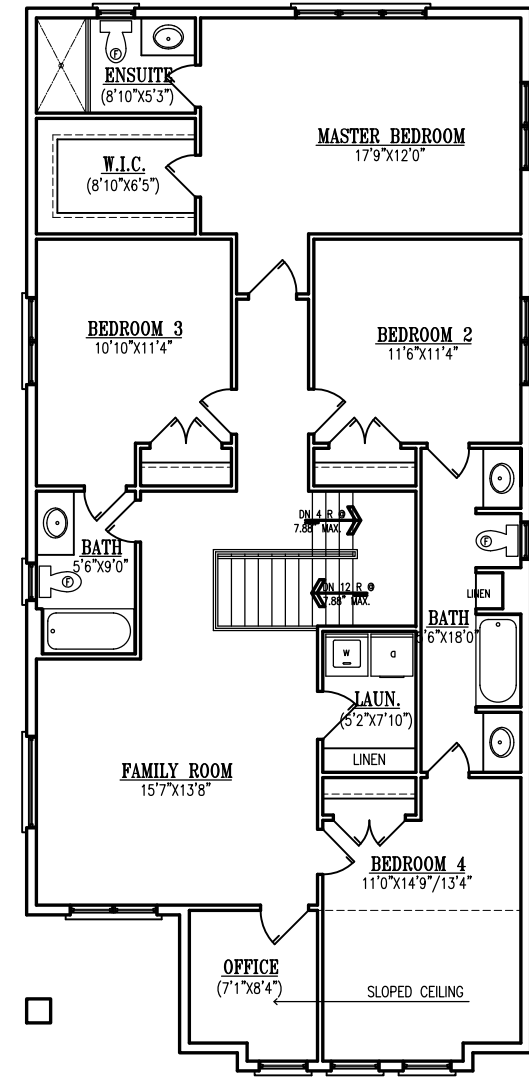

The Sapphire
OVERALL SIZE - 28'-0" X 58'-0 1/2"
TOTAL FINISHED SQ.FT. = 2693 SQ.FT.

OPT. FINISHED BASEMENT
850 SQ. FT. FINISHED

MAIN FLOOR PLAN
1119 SQ. FT. (2693 SQ. FT. TOTAL)

UPPER FLOOR PLAN
1574 SQ. FT.

The Sapphire
OVERALL SIZE - 28'-0" X 58'-0 1/2"
TOTAL FINISHED SQ.FT. = 2693 SQ.FT.