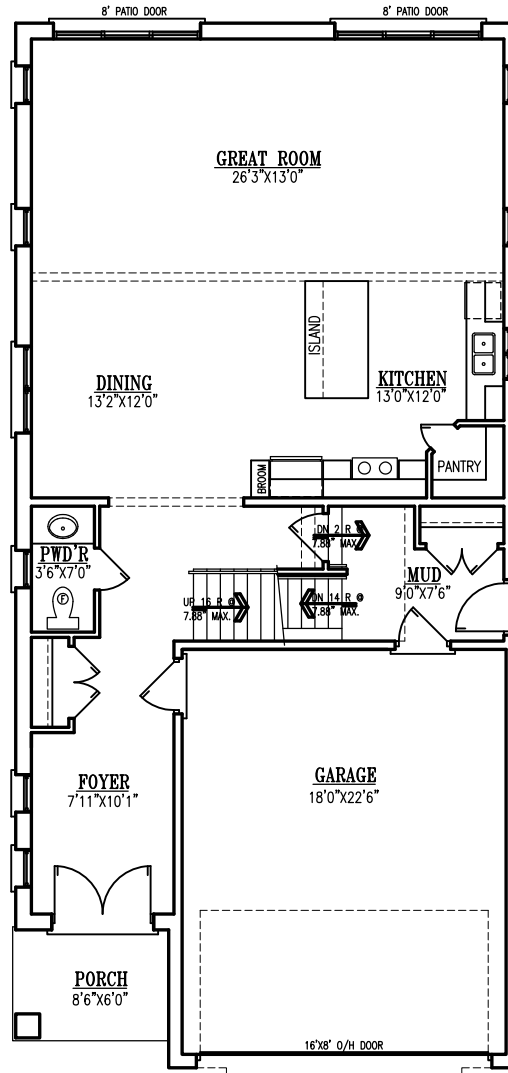

The Sapphire
OVERALL SIZE - 28'-0" X 58'-0 1/2"
TOTAL FINISHED SQ.FT. = 2693 SQ.FT.

OPT. FINISHED BASEMENT
850 SQ. FT. FINISHED

MAIN FLOOR PLAN
1119 SQ. FT. (2693 SQ. FT. TOTAL)

UPPER FLOOR PLAN
1574 SQ. FT.

The Sapphire
OVERALL SIZE - 28'-0" X 58'-0 1/2"
TOTAL FINISHED SQ.FT. = 2693 SQ.FT.