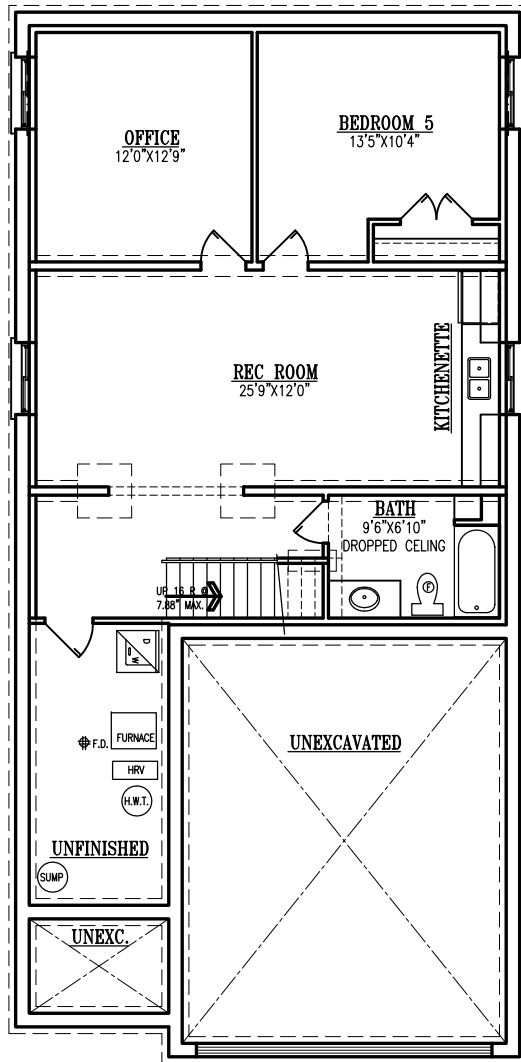

The Sapphire
OVERALL SIZE - 28'-0" X 58'-0 1/2"
TOTAL FINISHED SQ.FT. = 2693 SQ.FT.

OPT. FINISHED BASEMENT
850 SQ. FT. FINISHED

MAIN FLOOR PLAN
1119 SQ. FT. (2693 SQ. FT. TOTAL)

UPPER FLOOR PLAN
1574 SQ. FT.

The Sapphire
OVERALL SIZE - 28'-0" X 58'-0 1/2"
TOTAL FINISHED SQ.FT. = 2693 SQ.FT.